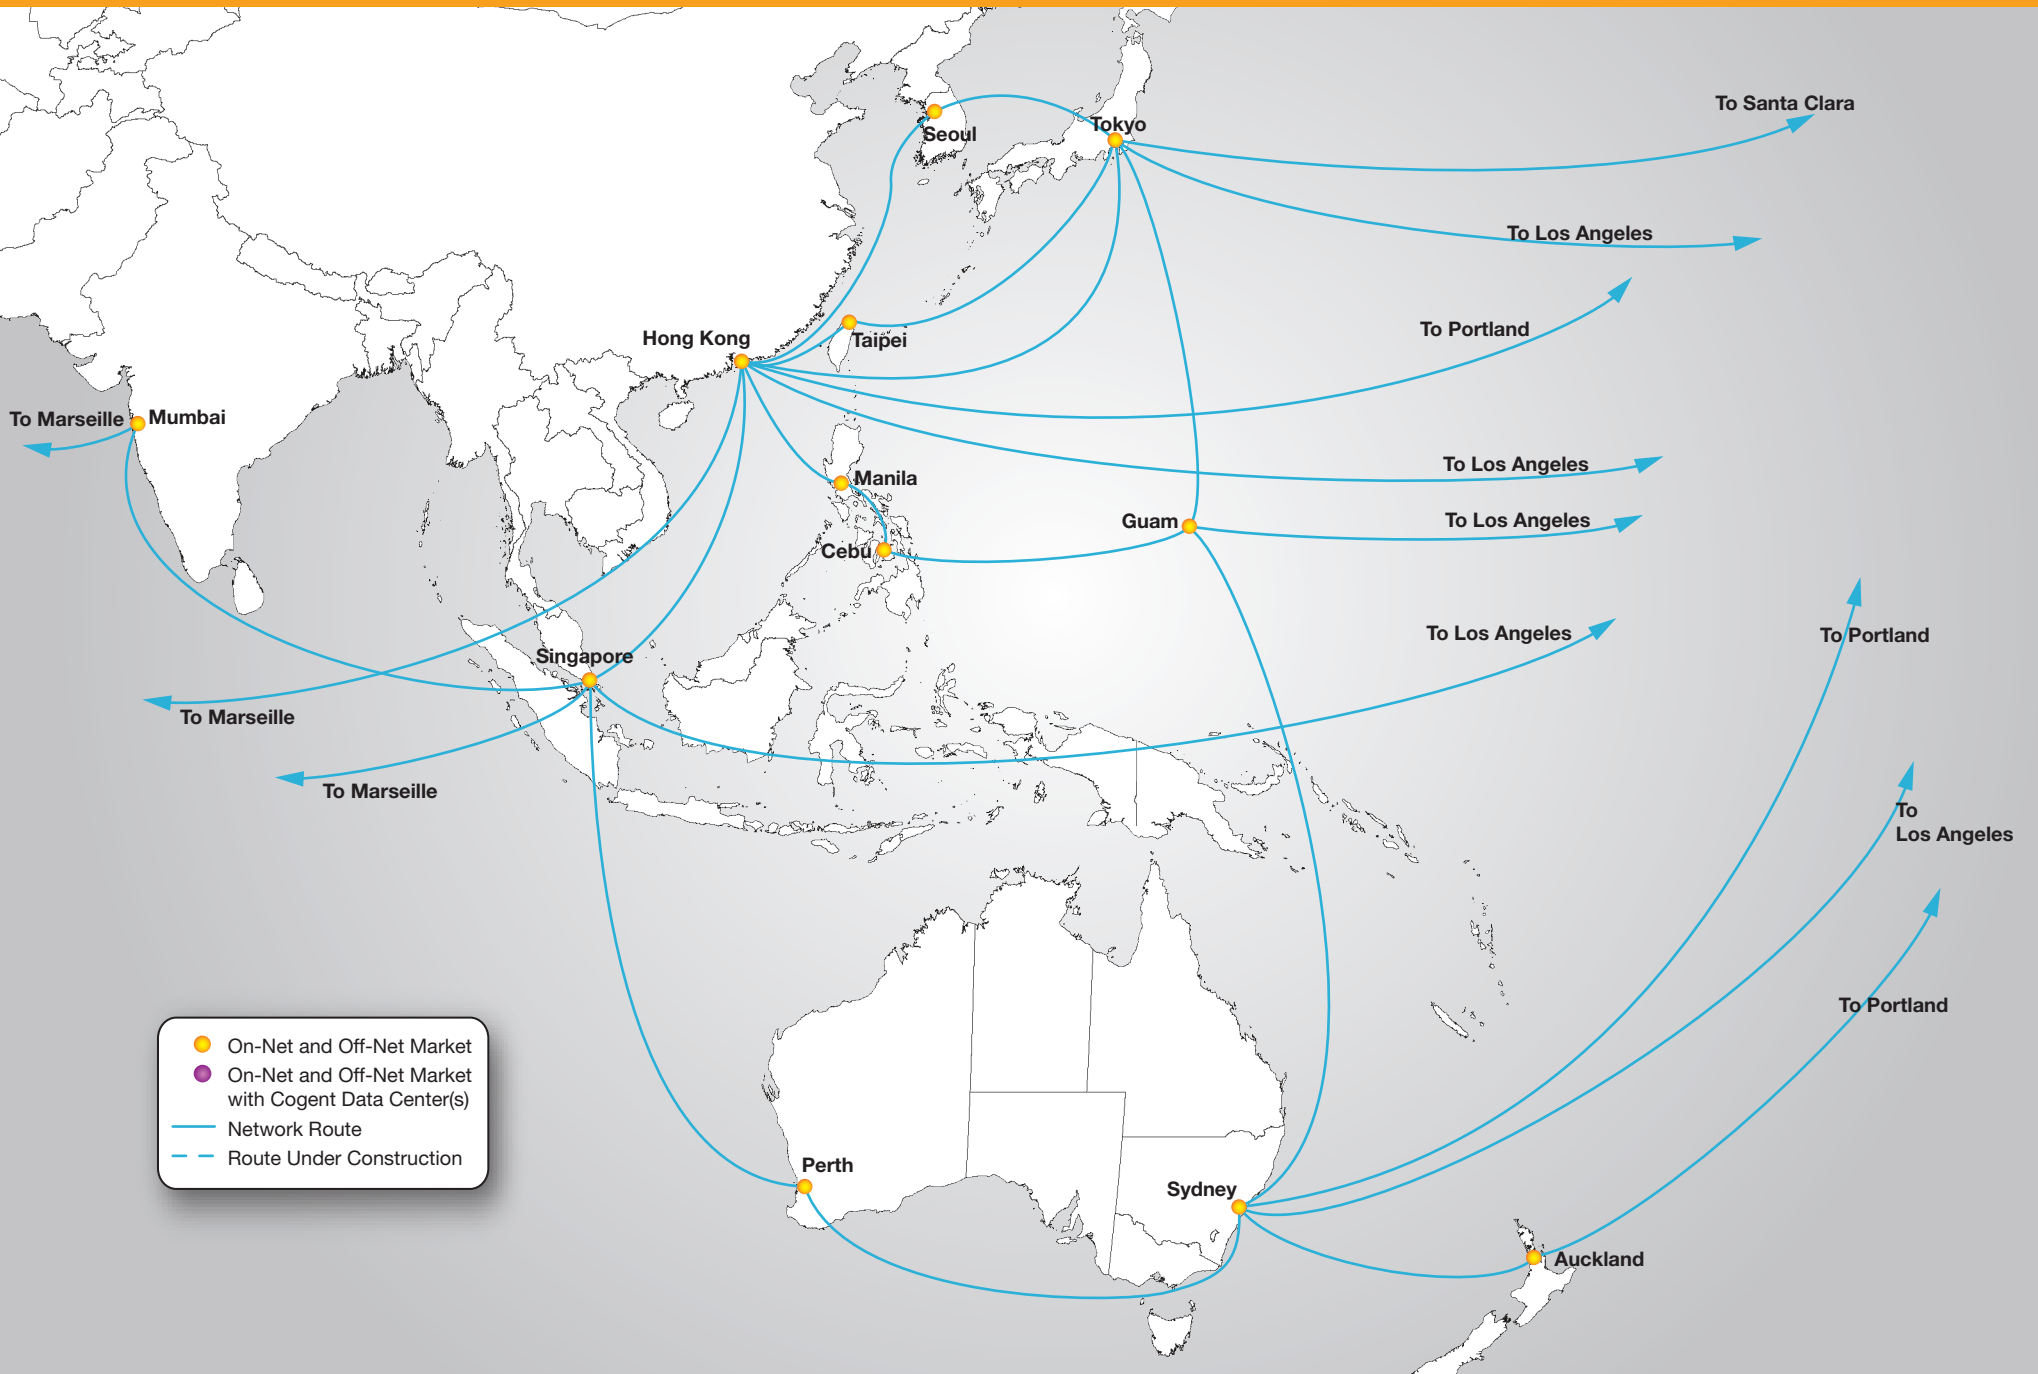

## Cogent's Tier-1 Optical IP Network - Asia / Pacific

## Capacity

Link Capacity up to:  
 6,000 Gbps intercity  
 5,600 Gbps metro  
 4,220 Gbps transoceanic

## Footprint

228 markets in 54 countries  
 Long-haul fiber: 61,500 route miles  
 Metro fiber: 52,100 miles  
 1251 Metro rings